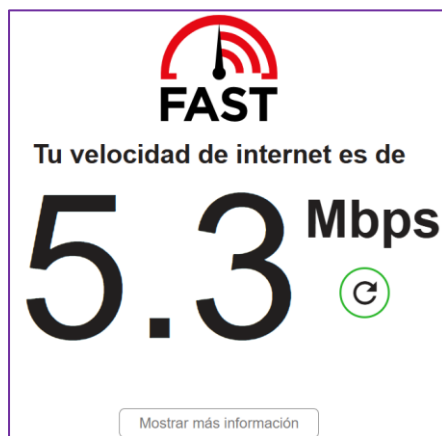

**INSTRUCTIVO PARA MEDIR VELOCIDADES DE INTERNET EN CENTROS DIGITALES (CD) O ZONAS
COMUNITARIAS PARA LA PAZ (ZCP)**

Haga clic en “Mostar más información”, y llegará al caso anterior.

También puede utilizar otro medidor de velocidad de su preferencia.

Llene la siguiente tabla, la primera parte con la información de su caso particular, la segunda parte con los resultados de velocidad obtenidos, en los ejemplos dados quedaría así:

Tabla de Velocidades de Internet medidas en Centros Digitales o ZCP						
Tipo de Solución	Municipio	Centro poblado	Sede Educativa	Medidor de velocidad	Velocidad de descarga	Velocidad de carga
___ CD Centro Digital ___ ZCP Zona Comunitaria para la Paz				AZTECA	7,42 Mbps	1,24 Mbps
				FAST	10 Mbps	9,7 Mbps
				OTRO		

Los valores presentados son solo ejemplos, usted debe llenarlos con los valores de su medición.

Le solicitamos, si es posible, copiar y pegar las pantallas que muestran el resultado de la prueba. Para ello puede proceder de la siguiente manera:

- Con las teclas Windows + Tecla Shift + Tecla S cuando se pone en gris hace la selección, el sistema tomara una copia de esta pantalla, seguidamente abre el instructivo y le de CTRL + v para pegar la pantalla que ha tomado.
- Una segunda opción es con la tecla “Impr Pant” o “PrntScr” que está en su teclado y luego, en el documento Word, oprime las teclas Ctrl + v, para copiar la pantalla que muestra las velocidades, tanto de Azteca como de Fast.